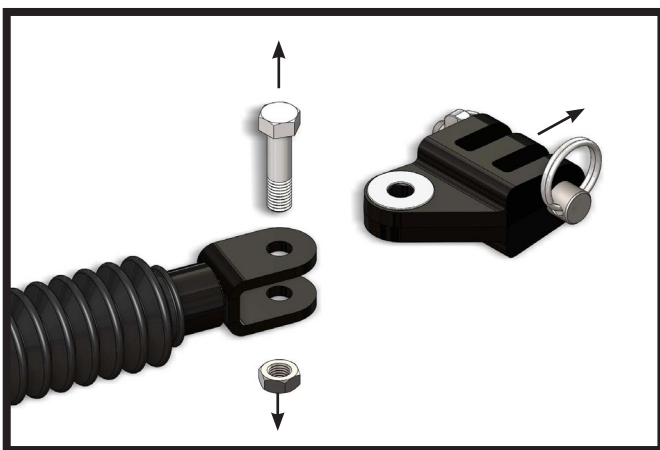

BX88358

Aftermarket Off Road Bumper Adapter 1" Pin, 15,000 lb. Tow Rating Installation Instructions

Serial Number

When using a Blue Ox adapter to flat tow a vehicle by the aftermarket bumper, it is the customer's responsibility to contact the bumper manufacturer and verify that the vehicle can be towed by the aftermarket bumper.

1. Using a 3/4" socket and wrench, remove the existing 1/2"-13 bolt and 1/2"-13 jam nut from the tow bar leg. Remove the existing lug and washers from the tow bar leg. Do this on both tow bar legs.

2. Install the offset double lug onto the tow bar leg with the new washers, 1/2"-13 x 2" bolt and 1/2"-13 jam nut provided. Tighten the bolt until the lug is tight against the washers, but can still freely move side to side. Do this on both tow bar legs.

BX88358

Aftermarket Off Road Bumper Adapter, 1" Pin, 15,000 lb. Tow Rating Installation Instructions

Tools Required
3/4" Socket
3/4" Wrench

Item No.	Part No.	Description	Qty.
1.....	107-3615.....	1/8" Spacer Bushing.....	6
2.....	110-0069.....	1" Double Lug.....	2
3.....	201-0645.....	1/2"-13 x 2" Hex Head Bolt, Short Thread.....	2
4.....	202-0143.....	1/2"-13 Essna Jam Nut, ZP.....	2
5.....	229-0829.....	Quick Pin.....	2
6.....	229-0934.....	1" Dia x 2-11/16" Eff. Pin, ZP.....	2
7.....	290-0381.....	Washer, .523" ID x 1.363" OD.....	4

Note: If the bumper attachment plate is 7/8" thick use the supplied 1/8" spacer between the plate and lug.

CUSTOMER SERVICE COMMITMENT

Blue Ox® is committed to providing you with exceptional customer care throughout your lifetime with our products. Our team is here to assist you with any questions you may have regarding the performance of your product. Simply call (402) 385-3051 and you can speak with our customer care team.