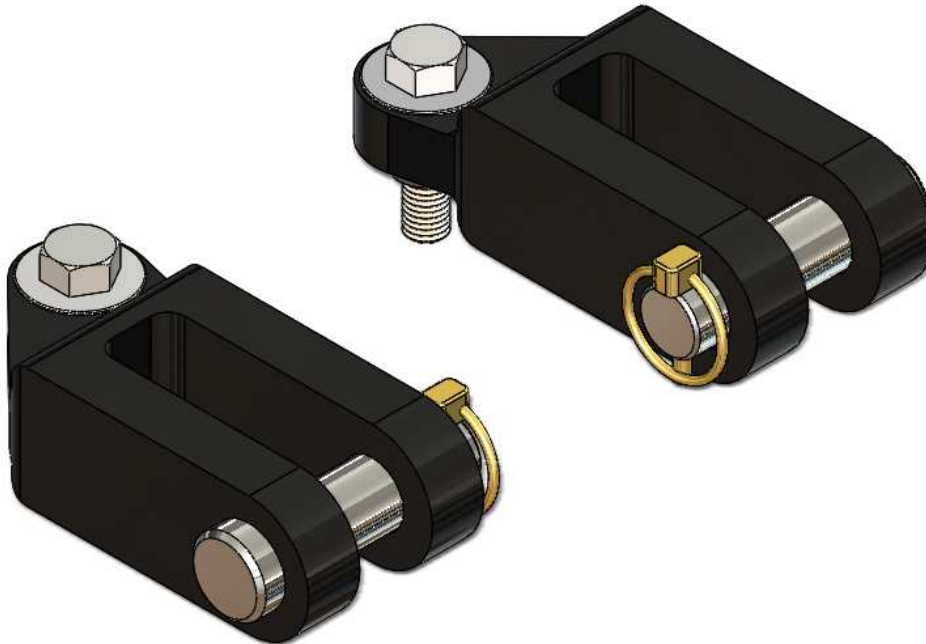

BX88358

Aftermarket Off Road Bumper Adapter 1" Pin, 15,000 lb. Tow Rating Installation Instructions

Serial Number

When using a Blue Ox adapter to flat tow a vehicle by the aftermarket bumper, it is the customer's responsibility to contact the bumper manufacturer and verify that the vehicle can be towed by the aftermarket bumper.

1. Using a 3/4" socket and wrench, remove the existing 1/2"-13 bolt and 1/2"-13 jam nut from the tow bar leg. Remove the existing lug and washers from the tow bar leg. Do this on both tow bar legs.

2. Install the offset double lug onto the tow bar leg with the new washers, 1/2"-13 x 2" bolt and 1/2"-13 jam nut provided. Tighten the bolt until the lug is tight against the washers, but can still freely move side to side. Do this on both tow bar legs.

BX88358

Aftermarket Off Road Bumper Adapter, 1" Pin, 15,000 lb. Tow Rating Installation Instructions

Tools Required
3/4" Socket
3/4" Wrench

Item No.	Part No.	Description	Qty.
1.....	107-3615.....	1/8" Spacer Bushing.....	6
2.....	110-0069.....	1" Double Lug.....	2
3.....	201-0645.....	1/2"-13 x 2" Hex Head Bolt, Short Thread.....	2
4.....	202-0143.....	1/2"-13 Essna Jam Nut, ZP.....	2
5.....	229-0829.....	Quick Pin.....	2
6.....	229-0934.....	1" Dia x 2-11/16" Eff. Pin, ZP.....	2
7.....	290-0381.....	Washer, .523" ID x 1.363" OD.....	4

Note: If the bumper attachment plate is 7/8" thick use the supplied 1/8" spacer between the plate and lug.

CUSTOMER SERVICE COMMITMENT

Blue Ox® is committed to providing you with exceptional customer care throughout your lifetime with our products. Our team is here to assist you with any questions you may have regarding the performance of your product. Simply call (402) 385-3051 and you can speak with our customer care team.