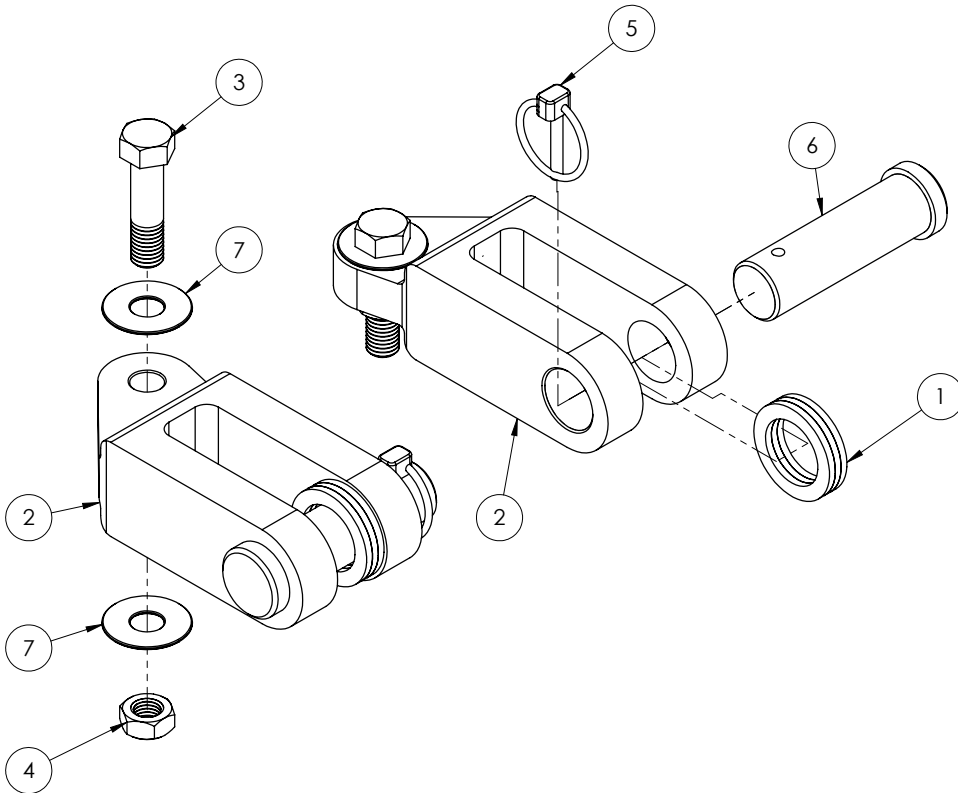

BX88358

Aftermarket Off Road Bumper Adapter 1" Pin, 15,000 lb. Tow Rating Installation Instructions

Serial Number

When using a Blue Ox adapter to flat tow a vehicle by the aftermarket bumper, it is the customer's responsibility to contact the bumper manufacturer and verify that the vehicle can be towed by the aftermarket bumper.

1. Using a 3/4" socket and wrench, remove the existing 1/2"-13 bolt and 1/2"-13 jam nut from the tow bar leg. Remove the existing lug and washers from the tow bar leg. Do this on both tow bar legs.

2. Install the offset double lug onto the tow bar leg with the new washers, 1/2"-13 x 2" bolt and 1/2"-13 jam nut provided. Tighten the bolt until the lug is tight against the washers, but can still freely move side to side. Do this on both tow bar legs.

BX88358

Aftermarket Off Road Bumper Adapter, 1" Pin, 15,000 lb. Tow Rating Installation Instructions

Tools Required
3/4" Socket
3/4" Wrench

Item No.	Part No.	Description	Qty.
1.....	107-3615.....	1/8" Spacer Bushing.....	6
2.....	110-0069.....	1" Double Lug.....	2
3.....	201-0645.....	1/2"-13 x 2" Hex Head Bolt, Short Thread.....	2
4.....	202-0143.....	1/2"-13 Essna Jam Nut, ZP.....	2
5.....	229-0829.....	Quick Pin.....	2
6.....	229-0934.....	1" Dia x 2-11/16" Eff. Pin, ZP.....	2
7.....	290-0381.....	Washer, .523" ID x 1.363" OD.....	4

Note: If the bumper attachment plate is 7/8" thick use the supplied 1/8" spacer between the plate and lug.

CUSTOMER SERVICE COMMITMENT

Blue Ox® is committed to providing you with exceptional customer care throughout your lifetime with our products. Our team is here to assist you with any questions you may have regarding the performance of your product. Simply call (402) 385-3051 and you can speak with our customer care team.