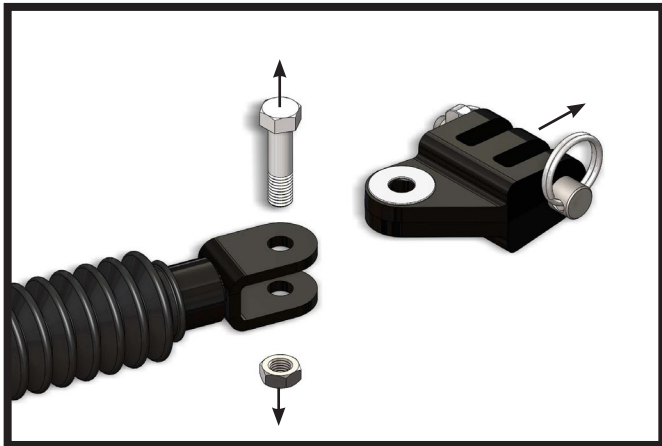

# Aftermarket Off Road Bumper Adapter 7/8" Pin, 15,000 lb. Tow Rated Installation Instructions

Serial Number

When using a Blue Ox adapter to flat tow a vehicle by the aftermarket bumper, it is the customer's responsibility to contact the bumper manufacturer and verify that the vehicle can be towed by the aftermarket bumper.

1. Using a 3/4" socket and wrench, remove the existing 1/2"-13 bolt and 1/2"-13 jam nut from the tow bar leg. Remove the existing lug and washers from the tow bar leg. Do this on both tow bar legs.

2. Install the offset double lug onto the tow bar leg with the new washers, 1/2"-13 x 2" bolt and 1/2"-13 jam nut provided. Tighten the bolt until the lug is tight against the washers, but can still freely move side to side. Do this on both tow bar legs.

## Aftermarket Off Road Bumper Adapter, 7/8" Pin, 15,000 lb. Rating Installation Instructions

**Tools Required**  
3/4" Socket  
3/4" Wrench

Item No.	Part No.	Description	Qty.
1.....	102-7543 .....	7/8" Offset Double Lug .....	2
2.....	107-3619 .....	1/8" Bushing .....	6
3.....	201-0645 .....	1/2"-13 x 2" Hex Head Bolt, Short Thread .....	2
4.....	202-0143 .....	1/2"-13 Essna Jam Nut, ZP .....	2
5.....	229-0829 .....	3/16" x 1-1/4" Linch Pin .....	2
6.....	229-0937 .....	7/8" Dia x 2-11/16" Eff. Pin, ZP .....	2
7.....	290-0381 .....	Washer, .523 ID x 1.363 OD.....	4

Note: If the bumper attachment plate is 7/8" thick use the supplied 1/8" spacer between the plate and lug.