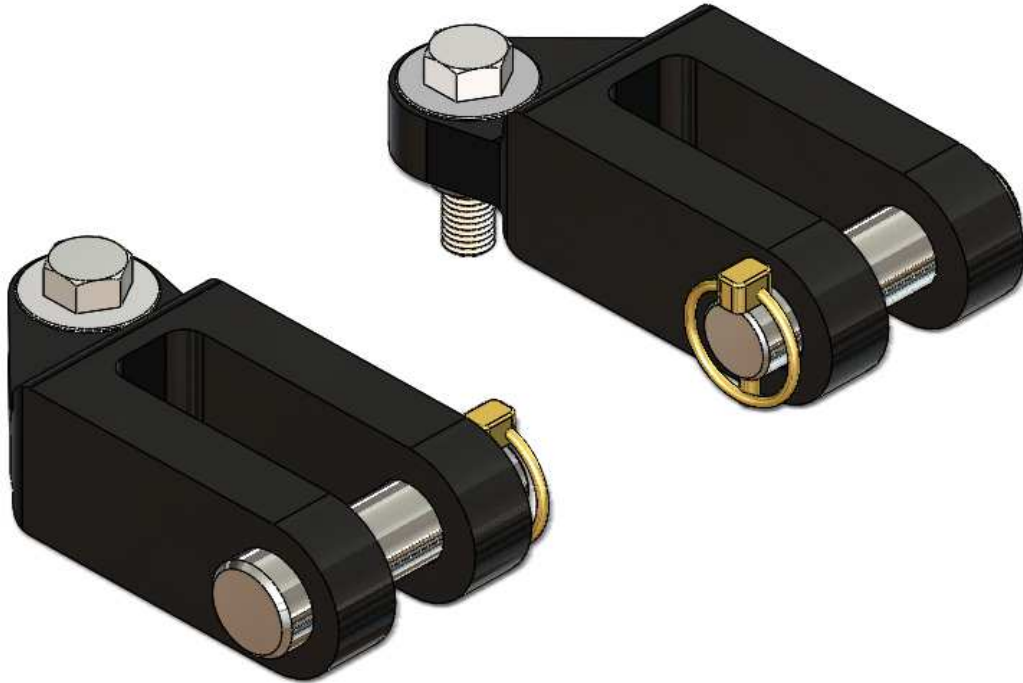

## BX88357

# Aftermarket Off Road Bumper Adapter 7/8" Pin, 15,000 lb. Tow Rated Installation Instructions

Serial Number

When using a Blue Ox adapter to flat tow a vehicle by the aftermarket bumper, it is the customer's responsibility to contact the bumper manufacturer and verify that the vehicle can be towed by the aftermarket bumper.

1. Using a 3/4" socket and wrench, remove the existing 1/2"-13 bolt and 1/2"-13 jam nut from the tow bar leg. Remove the existing lug and washers from the tow bar leg. Do this on both tow bar legs.

2. Install the offset double lug onto the tow bar leg with the new washers, 1/2"-13 x 2" bolt and 1/2"-13 jam nut provided. Tighten the bolt until the lug is tight against the washers, but can still freely move side to side. Do this on both tow bar legs.

## Aftermarket Off Road Bumper Adapter, 7/8" Pin, 15,000 lb. Rating Installation Instructions

**Tools Required**  
3/4" Socket  
3/4" Wrench

Item No.	Part No.	Description	Qty.
1.....	102-7543 .....	7/8" Offset Double Lug .....	2
2.....	107-3619 .....	1/8" Bushing .....	6
3.....	201-0645 .....	1/2"-13 x 2" Hex Head Bolt, Short Thread .....	2
4.....	202-0143 .....	1/2"-13 Essna Jam Nut, ZP .....	2
5.....	229-0829 .....	3/16" x 1-1/4" Linch Pin .....	2
6.....	229-0937 .....	7/8" Dia x 2-11/16" Eff. Pin, ZP .....	2
7.....	290-0381 .....	Washer, .523 ID x 1.363 OD.....	4