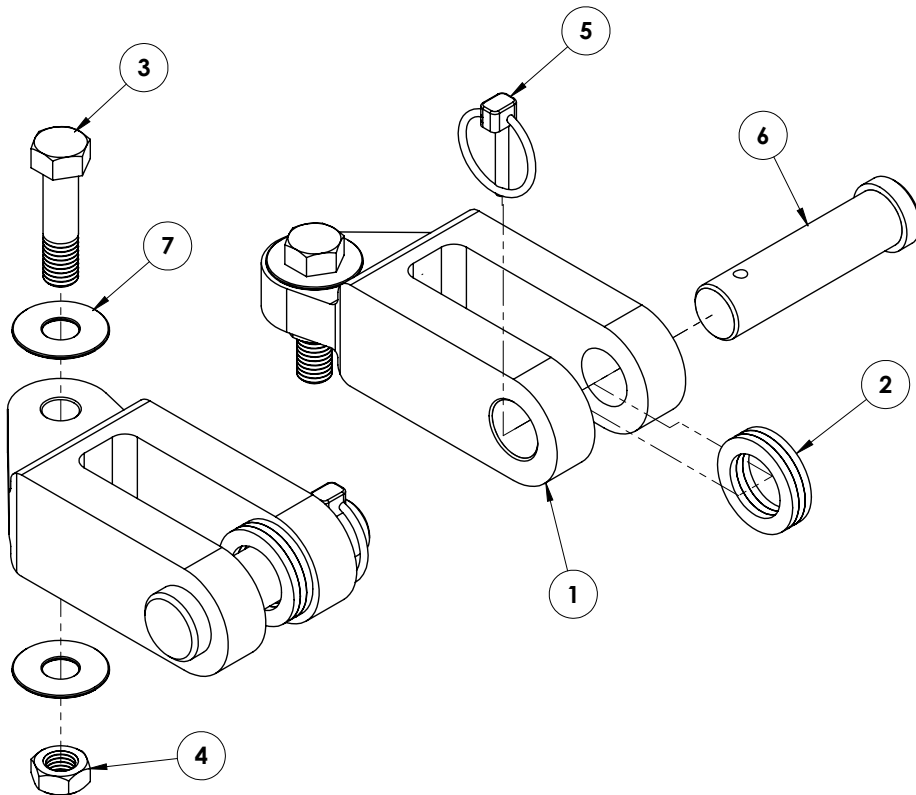

# Aftermarket Off Road Bumper Adapter 7/8" Pin, 15,000 lb. Tow Rated Installation Instructions

Serial Number

When using a Blue Ox adapter to flat tow a vehicle by the aftermarket bumper, it is the customer's responsibility to contact the bumper manufacturer and verify that the vehicle can be towed by the aftermarket bumper.

1. Using a 3/4" socket and wrench, remove the existing 1/2"-13 bolt and 1/2"-13 jam nut from the tow bar leg. Remove the existing lug and washers from the tow bar leg. Do this on both tow bar legs.

2. Install the offset double lug onto the tow bar leg with the new washers, 1/2"-13 x 2" bolt and 1/2"-13 jam nut provided. Tighten the bolt until the lug is tight against the washers, but can still freely move side to side. Do this on both tow bar legs.

## Aftermarket Off Road Bumper Adapter, 7/8" Pin, 15,000 lb. Rating Installation Instructions

**Tools Required**  
3/4" Socket  
3/4" Wrench

Item No.	Part No.	Description	Qty.
1.....	102-7543 .....	7/8" Offset Double Lug .....	2
2.....	107-3619 .....	1/8" Bushing .....	6
3.....	201-0645 .....	1/2"-13 x 2" Hex Head Bolt, Short Thread .....	2
4.....	202-0143 .....	1/2"-13 Essna Jam Nut, ZP .....	2
5.....	229-0829 .....	3/16" x 1-1/4" Linch Pin .....	2
6.....	229-0937 .....	7/8" Dia x 2-11/16" Eff. Pin, ZP .....	2
7.....	290-0381 .....	Washer, .523 ID x 1.363 OD.....	4

Note: If the bumper attachment plate is 7/8" thick use the supplied 1/8" spacer between the plate and lug.