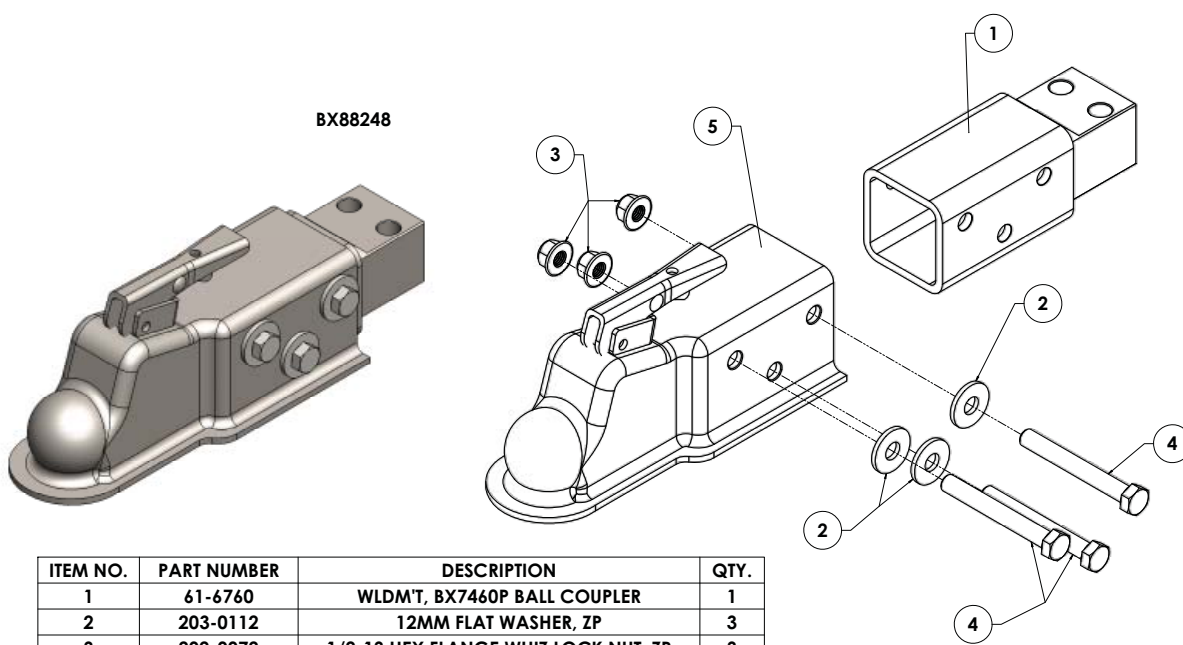

Installation Instructions

BX88248

Allure 2" Ball Adapter

Serial No.

The installation instructions for the BX88248 2" ball adapter are included with the Allure BX7460P instructions.

Parts List

ITEM NO.	PART NUMBER	DESCRIPTION	QTY.
1	61-6760	WLDMT, BX7460P BALL COUPLER	1
2	203-0112	12MM FLAT WASHER, ZP	3
3	202-0072	1/2-13 HEX FLANGE WHIZ LOCK NUT, ZP	3
4	201-0581	1/2-13 X 4 HEX HD BOLT, GRD 5, ZP	3
5	229-0827	COUPLER, 2" BALL, 10 K, W/STEEL HANDLE	1