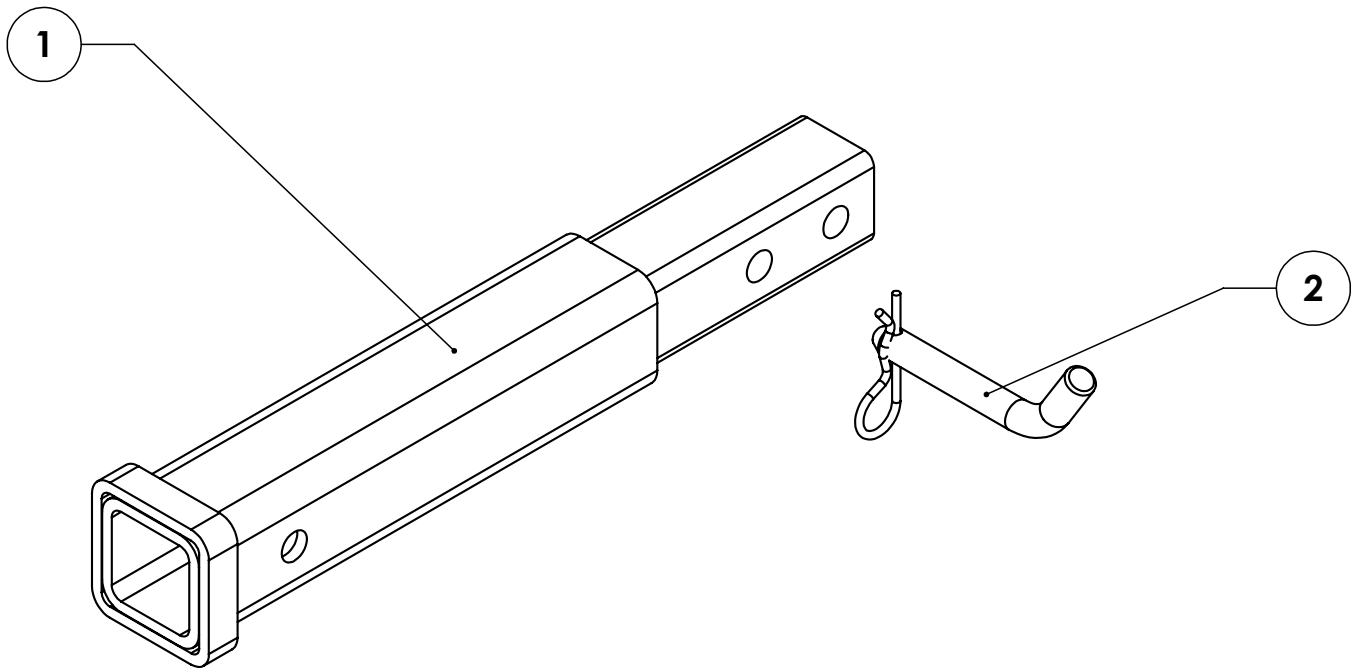

BX88264

12" Receiver Extension, Class IV Installation Instructions

1. Slide the receiver extension into the receiver hitch and pin it in place with the 5/8" pin and clip provided. *Maximum 10,000 lbs towing capacity.

Note: Intended to be used for Flat Towing.

Parts List

Ref. No.	Qty.	Part No.	Description
1	1	61-6927	Weldment, 12" Receiver Extension, BX88264
2	1	200-1483	Pin, 5/8 X 3 Eff. w/ clip

© 2011 Blue Ox
One Mill Road, Industrial Park
Pender, Nebraska 68047
Phone: (402) 385-3051
Fax: (402) 385-3360
www.blueox.com